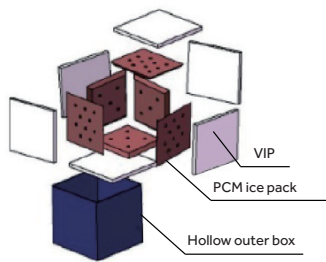

Product Advantages

Check the insulation status at any time

Real-time upload setting parameters, operation parameters, operation curve, alarm record and event record. Monitor the operation of the transport cooler through the UCool system to visualize the complete process and traceability of information.

Stable performance, long service life

The product adopts VIP insulation technology which has an insulation performance of 5-8 times that of polyurethane foam, and significant extended time temperature control that handles the changing transportation conditions and environment; It has long service life by adopting nanometer core material.

Light weight, easy to carry

Light product with ergonomic design is easy to carry.

Product Parameters

Model	BW25-8A	BW25-12A	BW50-12A	BW25-18A	BW25-36A	BW50-36A	BW25-64A
Temperature Range (°C)	-25~-15/2-8/ 15-25/-90~-60	-25~-15/2-8/ 15-25/-90~-60	-25~-15/2-8/ 15-25/-90~-60	-25~-15/2-8/ 15-25/-90~-60	-25~-15/2-8/ 15-25/-90~-60	-25~-15/2-8/ 15-25/-90~-60	-25~-15/2-8/ 15-25/-90~-60
Exterior Dimensions (W*D*H)(mm)	455*295*295	410*345*355	470*400*410	510*350*355	515*450*460	575*510*510	590*525*525
Packing Dimensions (W*D*H)(mm)	546*381*389	504*436*444	560*492*500	607*439*447	609*541*549	665*597*605	679*611*619
Interior net Dimensions (W*D*H)(mm)	310*215*215	270*270*270	270*270*270	370*270*270	370*370*370	370*370*370	440*440*440
Payload Size (with ice pack)(mm)	270*175*175 (8L)	230*230*230 (12L)	230*230*230 (12L)	330*230*230 (18L)	330*330*330 (36L)	330*330*330 (36L)	400*400*400 (64L)
Net Weight (kg)	4	4.8	9.8	5.6	8.2	16.4	11
Gross Weight (kg)	6	6.8	12.5	8.2	11.2	20	14.8
Recorder Monitoring	Optional	Optional	Optional	Optional	Optional	Optional	Optional
Heat Insulating Material	VIP	VIP	VIP	VIP	VIP	VIP	VIP
Insulation Thickness (mm)	25	25	50	25	25	50	25
Daily Consumption of Dry Ice (kg)	1.5	1.6	0.75	1.85	2.5	1.5	2.7
Safety Margin (kg)	1	1	1	1	2	2	2

Note: The safety margin is the minimum amount of dry ice required to keep the temperature in the box not higher than -70°C.

Алматы (7273)495-231
Ангарск (3955)60-70-56
Архангельск (8182)63-90-72
Астрахань (8512)99-46-04
Барнаул (3852)73-04-60
Белгород (4722)40-23-64
Благовещенск (4162)22-76-07
Брянск (4832)59-03-52
Владивосток (423)249-28-31
Владикавказ (8672)28-90-48
Владимир (4922)49-43-18
Волгоград (844)278-03-48
Вологда (8172)26-41-59
Воронеж (473)204-51-73
Екатеринбург (343)384-55-89

Иваново (4932)77-34-06
Ижевск (3412)26-03-58
Иркутск (395)279-98-46
Казань (843)206-01-48
Калининград (4012)72-03-81
Калуга (4842)92-23-67
Кемерово (3842)65-04-62
Киров (8332)68-02-04
Коломна (4966)23-41-49
Кострома (4942)77-07-48
Краснодар (861)203-40-90
Красноярск (391)204-63-61
Курск (4712)77-13-04
Курган (3522)50-90-47
Липецк (4742)52-20-81

Магнитогорск (3519)55-03-13
Москва (495)268-04-70
Мурманск (8152)59-64-93
Набережные Челны (8552)20-53-41
Нижний Новгород (831)429-08-12
Новокузнецк (3843)20-46-81
Ноябрьск (3496)41-32-12
Новосибирск (383)227-86-73
Омск (3812)21-46-40
Орел (4862)44-53-42
Оренбург (3532)37-68-04
Пенза (8412)22-31-16
Петрозаводск (8142)55-98-37
Псков (8112)59-10-37
Пермь (342)205-81-47

Ростов-на-Дону (863)308-18-15
Рязань (4912)46-61-64
Самара (846)206-03-16
Санкт-Петербург (812)309-46-40
Саратов (845)249-38-78
Севастополь (8692)22-31-93
Саранск (8342)22-96-24
Симферополь (3652)67-13-56
Смоленск (4812)29-41-54
Сочи (862)225-72-31
Ставрополь (8652)20-65-13
Сургут (3462)77-98-35
Сыктывкар (8212)25-95-17
Тамбов (4752)50-40-97
Тверь (4822)63-31-35