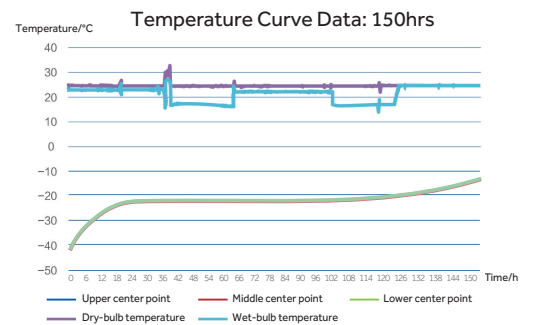

Product Advantages

Check the insulation status at any time

Real-time upload setting parameters, operation parameters, operation curve, alarm record and event record. Monitor the operation of the transport cooler through the UCool system to visualize the complete process and traceability of information.

Stable performance, long service life

The product adopts VIP insulation technology which has an insulation performance of 5-8 times that of polyurethane foam, and significant extended time temperature control that handles the changing transportation conditions and environment; It has long service life by adopting nanometer core material.

Light weight, easy to carry

Light product with ergonomic design is easy to carry.

Product Parameters

Model	BW25-8A	BW25-12A	BW50-12A	BW25-18A	BW25-36A	BW50-36A	BW25-64A
Temperature Range (°C)	-25~-15/2-8/ 15-25/-90~-60	-25~-15/2-8/ 15-25/-90~-60	-25~-15/2-8/ 15-25/-90~-60	-25~-15/2-8/ 15-25/-90~-60	-25~-15/2-8/ 15-25/-90~-60	-25~-15/2-8/ 15-25/-90~-60	-25~-15/2-8/ 15-25/-90~-60
Exterior Dimensions (W*D*H)(mm)	455*295*295	410*345*355	470*400*410	510*350*355	515*450*460	575*510*510	590*525*525
Packing Dimensions (W*D*H)(mm)	546*381*389	504*436*444	560*492*500	607*439*447	609*541*549	665*597*605	679*611*619
Interior net Dimensions (W*D*H)(mm)	310*215*215	270*270*270	270*270*270	370*270*270	370*370*370	370*370*370	440*440*440
Payload Size (with ice pack)(mm)	270*175*175 (8L)	230*230*230 (12L)	230*230*230 (12L)	330*230*230 (18L)	330*330*330 (36L)	330*330*330 (36L)	400*400*400 (64L)
Net Weight (kg)	4	4.8	9.8	5.6	8.2	16.4	11
Gross Weight (kg)	6	6.8	12.5	8.2	11.2	20	14.8
Recorder Monitoring	Optional	Optional	Optional	Optional	Optional	Optional	Optional
Heat Insulating Material	VIP	VIP	VIP	VIP	VIP	VIP	VIP
Insulation Thickness (mm)	25	25	50	25	25	50	25
Daily Consumption of Dry Ice (kg)	1.5	1.6	0.75	1.85	2.5	1.5	2.7
Safety Margin (kg)	1	1	1	1	2	2	2

Note: The safety margin is the minimum amount of dry ice required to keep the temperature in the box not higher than -70°C.

Алматы (7273)495-231
Ангарск (3955)60-70-56
Архангельск (8182)63-90-72
Астрахань (8512)99-46-04
Барнаул (3852)73-04-60
Белгород (4722)40-23-64
Благовещенск (4162)22-76-07
Брянск (4832)59-03-52
Владивосток (423)249-28-31
Владикавказ (8672)28-90-48
Владимир (4922)49-43-18
Волгоград (844)278-03-48
Вологда (8172)26-41-59
Воронеж (473)204-51-73
Екатеринбург (343)384-55-89

Иваново (4932)77-34-06
Ижевск (3412)26-03-58
Иркутск (395)279-98-46
Казань (843)206-01-48
Калининград (4012)72-03-81
Калуга (4842)92-23-67
Кемерово (3842)65-04-62
Киров (8332)68-02-04
Коломна (4966)23-41-49
Кострома (4942)77-07-48
Краснодар (861)203-40-90
Красноярск (391)204-63-61
Курск (4712)77-13-04
Курган (3522)50-90-47
Липецк (4742)52-20-81

Магнитогорск (3519)55-03-13
Москва (495)268-04-70
Мурманск (8152)59-64-93
Набережные Челны (8552)20-53-41
Нижний Новгород (831)429-08-12
Новокузнецк (3843)20-46-81
Ноябрьск (3496)41-32-12
Новосибирск (383)227-86-73
Омск (3812)21-46-40
Орел (4862)44-53-42
Оренбург (3532)37-68-04
Пенза (8412)22-31-16
Петрозаводск (8142)55-98-37
Псков (8112)59-10-37
Пермь (342)205-81-47

Ростов-на-Дону (863)308-18-15
Рязань (4912)46-61-64
Самара (846)206-03-16
Санкт-Петербург (812)309-46-40
Саратов (845)249-38-78
Севастополь (8692)22-31-93
Саранск (8342)22-96-24
Симферополь (3652)67-13-56
Смоленск (4812)29-41-54
Сочи (862)225-72-31
Ставрополь (8652)20-65-13
Сургут (3462)77-98-35
Сыктывкар (8212)25-95-17
Тамбов (4752)50-40-97
Тверь (4822)63-31-35