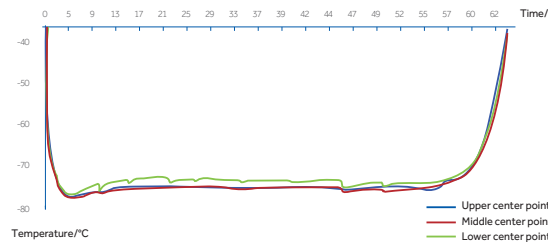

Product Advantages

Check the insulation status at any time

Real-time upload setting parameters, operation parameters, operation curve, alarm record and event record. Monitor the operation of the transport cooler through the UCool system to visualize the complete process and traceability of information.

Stable performance, long service life

The product adopts VIP insulation technology which has an insulation performance of 5-8 times that of polyurethane foam, and significant extended time temperature control that handles the changing transportation conditions and environment; It has long service life by adopting nanometer core material.

Light weight, easy to carry

Light product with ergonomic design is easy to carry.

Product Parameters

Model	BW25-8A	BW25-12A	BW50-12A	BW25-18A	BW25-36A	BW50-36A	BW25-64A
Temperature Range (°C)	-25~-15/2-8/ 15-25/-90~-60	-25~-15/2-8/ 15-25/-90~-60	-25~-15/2-8/ 15-25/-90~-60	-25~-15/2-8/ 15-25/-90~-60	-25~-15/2-8/ 15-25/-90~-60	-25~-15/2-8/ 15-25/-90~-60	-25~-15/2-8/ 15-25/-90~-60
Exterior Dimensions (W*D*H)(mm)	455*295*295	410*345*355	470*400*410	510*350*355	515*450*460	575*510*510	590*525*525
Packing Dimensions (W*D*H)(mm)	546*381*389	504*436*444	560*492*500	607*439*447	609*541*549	665*597*605	679*611*619
Interior net Dimensions (W*D*H)(mm)	310*215*215	270*270*270	270*270*270	370*270*270	370*370*370	370*370*370	440*440*440
Payload Size (with ice pack)(mm)	270*175*175 (8L)	230*230*230 (12L)	230*230*230 (12L)	330*230*230 (18L)	330*330*330 (36L)	330*330*330 (36L)	400*400*400 (64L)
Net Weight (kg)	4	4.8	9.8	5.6	8.2	16.4	11
Gross Weight (kg)	6	6.8	12.5	8.2	11.2	20	14.8
Recorder Monitoring	Optional	Optional	Optional	Optional	Optional	Optional	Optional
Heat Insulating Material	VIP	VIP	VIP	VIP	VIP	VIP	VIP
Insulation Thickness (mm)	25	25	50	25	25	50	25
Daily Consumption of Dry Ice (kg)	1.5	1.6	0.75	1.85	2.5	1.5	2.7
Safety Margin (kg)	1	1	1	1	2	2	2

Note: The safety margin is the minimum amount of dry ice required to keep the temperature in the box not higher than -70°C.

Алматы (7273)495-231
Ангарск (3955)60-70-56
Архангельск (8182)63-90-72
Астрахань (8512)99-46-04
Барнаул (3852)73-04-60
Белгород (4722)40-23-64
Благовещенск (4162)22-76-07
Брянск (4832)59-03-52
Владивосток (423)249-28-31
Владикавказ (8672)28-90-48
Владимир (4922)49-43-18
Волгоград (844)278-03-48
Вологда (8172)26-41-59
Воронеж (473)204-51-73
Екатеринбург (343)384-55-89

Иваново (4932)77-34-06
Ижевск (3412)26-03-58
Иркутск (395)279-98-46
Казань (843)206-01-48
Калининград (4012)72-03-81
Калуга (4842)92-23-67
Кемерово (3842)65-04-62
Киров (8332)68-02-04
Коломна (4966)23-41-49
Кострома (4942)77-07-48
Краснодар (861)203-40-90
Красноярск (391)204-63-61
Курск (4712)77-13-04
Курган (3522)50-90-47
Липецк (4742)52-20-81

Магнитогорск (3519)55-03-13
Москва (495)268-04-70
Мурманск (8152)59-64-93
Набережные Челны (8552)20-53-41
Нижний Новгород (831)429-08-12
Новокузнецк (3843)20-46-81
Ноябрьск (3496)41-32-12
Новосибирск (383)227-86-73
Омск (3812)21-46-40
Орел (4862)44-53-42
Оренбург (3532)37-68-04
Пенза (8412)22-31-16
Петрозаводск (8142)55-98-37
Псков (8112)59-10-37
Пермь (342)205-81-47

Ростов-на-Дону (863)308-18-15
Рязань (4912)46-61-64
Самара (846)206-03-16
Санкт-Петербург (812)309-46-40
Саратов (845)249-38-78
Севастополь (8692)22-31-93
Саранск (8342)22-96-24
Симферополь (3652)67-13-56
Смоленск (4812)29-41-54
Сочи (862)225-72-31
Ставрополь (8652)20-65-13
Сургут (3462)77-98-35
Сыктывкар (8212)25-95-17
Тамбов (4752)50-40-97
Тверь (4822)63-31-35