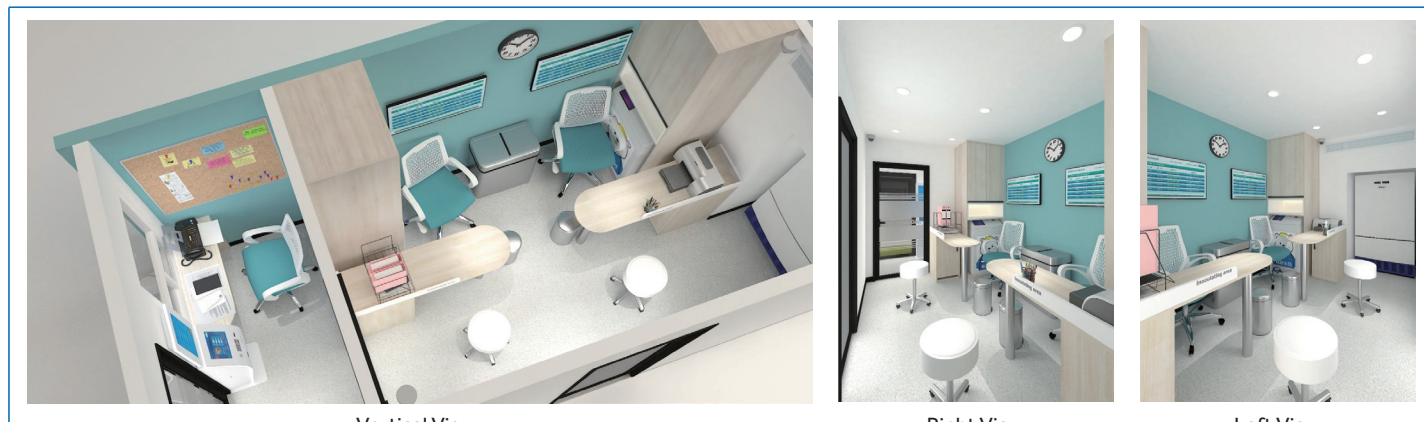

Air Disinfection System

Equipped with air purification sterilizer and ultraviolet disinfection, the cabin environment is safer.

Customized Internal Layout Scheme

Designed to suit multiple shelter schemes and can be customized according to user needs.

Top Layout View

The shelter is divided into three areas: registration area, vaccination area and cold chain area. Pre-check and registration of vaccination are conducted in the registration area. Vaccination is carried out in the vaccination area, and solar direct drive refrigerator is placed in the cold chain area.