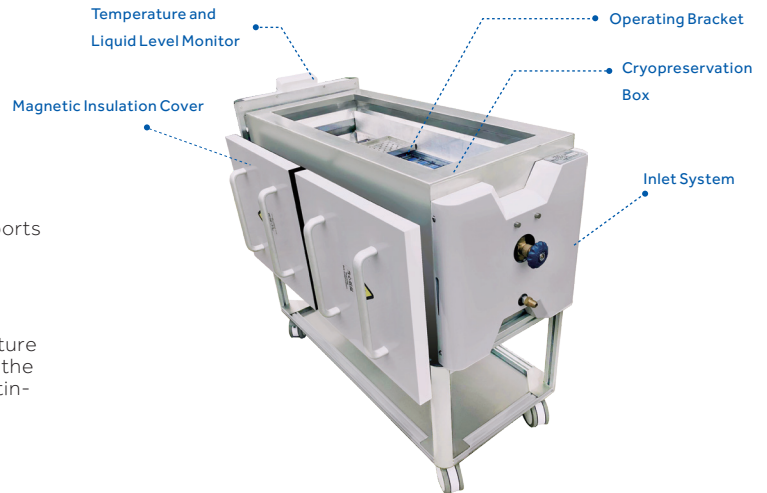

## Product Advantages

**Touch Screen**  
LCD, touch operation.

**USB Data Export**  
It has its own USB interface and supports USB data export.

**Real Time Monitoring**  
The instrument monitors the temperature and liquid level in real time and displays the expected remaining service time. Continuous working hours up to 24 hours.