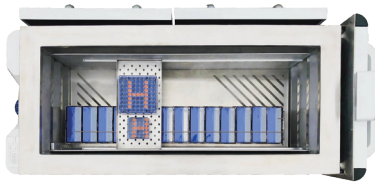

Live Action

Parameters

Product Model	Temperature Range(°C)	Dimensions (L × W × H mm)	Frozen Storage Space (L × W × H mm)	Liquid Nitrogen Under Tray (L)	Maximum Storage				
					5×5 Freezing Boxes (ea)	10×10 Freezing Boxes (ea)	50ml Blood Bag Boxes (ea)	200ml Blood Bag Boxes (ea)	2ml Cryopreservation Tube (ea)
YDC-3000H	-196-ambient temperature	1295×523×1095	900×335×163	33	65	30	105	50	3000

Алматы (7273)495-231
Ангарск (3955)60-70-56
Архангельск (8182)63-90-72
Астрахань (8512)99-46-04
Барнаул (3852)73-04-60
Белгород (4722)40-23-64
Благовещенск (4162)22-76-07
Брянск (4832)59-03-52
Владивосток (423)249-28-31
Владикавказ (8672)28-90-48
Владимир (4922)49-43-18
Волгоград (844)278-03-48
Вологда (8172)26-41-59
Воронеж (473)204-51-73
Екатеринбург (343)384-55-89

Иваново (4932)77-34-06
Ижевск (3412)26-03-58
Иркутск (395)279-98-46
Казань (843)206-01-48
Калининград (4012)72-03-81
Калуга (4842)92-23-67
Кемерово (3842)65-04-62
Киров (8332)68-02-04
Коломна (4966)23-41-49
Кострома (4942)77-07-48
Краснодар (861)203-40-90
Красноярск (391)204-63-61
Курск (4712)77-13-04
Курган (3522)50-90-47
Липецк (4742)52-20-81

Магнитогорск (3519)55-03-13
Москва (495)268-04-70
Мурманск (8152)59-64-93
Набережные Челны (8552)20-53-41
Нижний Новгород (831)429-08-12
Новокузнецк (3843)20-46-81
Ноябрьск (3496)41-32-12
Новосибирск (383)227-86-73
Омск (3812)21-46-40
Орел (4862)44-53-42
Оренбург (3532)37-68-04
Пенза (8412)22-31-16
Петрозаводск (8142)55-98-37
Псков (8112)59-10-37
Пермь (342)205-81-47

Ростов-на-Дону (863)308-18-15
Рязань (4912)46-61-64
Самара (846)206-03-16
Санкт-Петербург (812)309-46-40
Саратов (845)249-38-78
Севастополь (8692)22-31-93
Саранск (8342)22-96-24
Симферополь (3652)67-13-56
Смоленск (4812)29-41-54
Сочи (862)225-72-31
Ставрополь (8652)20-65-13
Сургут (3462)77-98-35
Сыктывкар (8212)25-95-17
Тамбов (4752)50-40-97
Тверь (4822)63-31-35

Тольятти (8482)63-91-07
Томск (3822)98-41-53
Тула (4872)33-79-87
Тюмень (3452)66-21-18
Ульяновск (8422)24-23-59
Улан-Удэ (3012)59-97-51
Уфа (347)229-48-12
Хабаровск (4212)92-98-04
Чебоксары (8352)28-53-07
Челябинск (351)202-03-61
Череповец (8202)49-02-64
Чита (3022)38-34-83
Якутск (4112)23-90-97
Ярославль (4852)69-52-93

Россия +7(495)268-04-70

Казахстан +7(7172)727-132

Киргизия +996(312)96-26-47

<https://haier.nt-rt.ru/> || hrg@nt-rt.ru