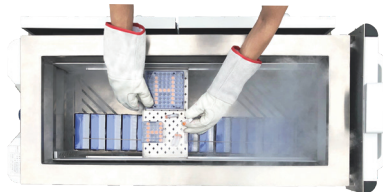

Live Action

Parameters

Product Model	Temperature Range(°C)	Dimensions (L × W × H mm)	Frozen Storage Space (L × W × H mm)	Liquid Nitrogen Under Tray (L)	Maximum Storage				
					5×5 Freezing Boxes (ea)	10×10 Freezing Boxes (ea)	50ml Blood Bag Boxes (ea)	200ml Blood Bag Boxes (ea)	2ml Cryopreservation Tube (ea)
YDC-3000H	-196-ambient temperature	1295×523×1095	900×335×163	33	65	30	105	50	3000

Алматы (7273)495-231
Ангарск (3955)60-70-56
Архангельск (8182)63-90-72
Астрахань (8512)99-46-04
Барнаул (3852)73-04-60
Белгород (4722)40-23-64
Благовещенск (4162)22-76-07
Брянск (4832)59-03-52
Владивосток (423)249-28-31
Владикавказ (8672)28-90-48
Владимир (4922)49-43-18
Волгоград (844)278-03-48
Вологда (8172)26-41-59
Воронеж (473)204-51-73
Екатеринбург (343)384-55-89

Иваново (4932)77-34-06
Ижевск (3412)26-03-58
Иркутск (395)279-98-46
Казань (843)206-01-48
Калининград (4012)72-03-81
Калуга (4842)92-23-67
Кемерово (3842)65-04-62
Киров (8332)68-02-04
Коломна (4966)23-41-49
Кострома (4942)77-07-48
Краснодар (861)203-40-90
Красноярск (391)204-63-61
Курск (4712)77-13-04
Курган (3522)50-90-47
Липецк (4742)52-20-81

Магнитогорск (3519)55-03-13
Москва (495)268-04-70
Мурманск (8152)59-64-93
Набережные Челны (8552)20-53-41
Нижний Новгород (831)429-08-12
Новокузнецк (3843)20-46-81
Ноябрьск (3496)41-32-12
Новосибирск (383)227-86-73
Омск (3812)21-46-40
Орел (4862)44-53-42
Оренбург (3532)37-68-04
Пенза (8412)22-31-16
Петрозаводск (8142)55-98-37
Псков (8112)59-10-37
Пермь (342)205-81-47

Ростов-на-Дону (863)308-18-15
Рязань (4912)46-61-64
Самара (846)206-03-16
Санкт-Петербург (812)309-46-40
Саратов (845)249-38-78
Севастополь (8692)22-31-93
Саранск (8342)22-96-24
Симферополь (3652)67-13-56
Смоленск (4812)29-41-54
Сочи (862)225-72-31
Ставрополь (8652)20-65-13
Сургут (3462)77-98-35
Сыктывкар (8212)25-95-17
Тамбов (4752)50-40-97
Тверь (4822)63-31-35

Тольятти (8482)63-91-07
Томск (3822)98-41-53
Тула (4872)33-79-87
Тюмень (3452)66-21-18
Ульяновск (8422)24-23-59
Улан-Удэ (3012)59-97-51
Уфа (347)229-48-12
Хабаровск (4212)92-98-04
Чебоксары (8352)28-53-07
Челябинск (351)202-03-61
Череповец (8202)49-02-64
Чита (3022)38-34-83
Якутск (4112)23-90-97
Ярославль (4852)69-52-93

Россия +7(495)268-04-70

Казахстан +7(7172)727-132

Киргизия +996(312)96-26-47

<https://haier.nt-rt.ru/> || hrg@nt-rt.ru